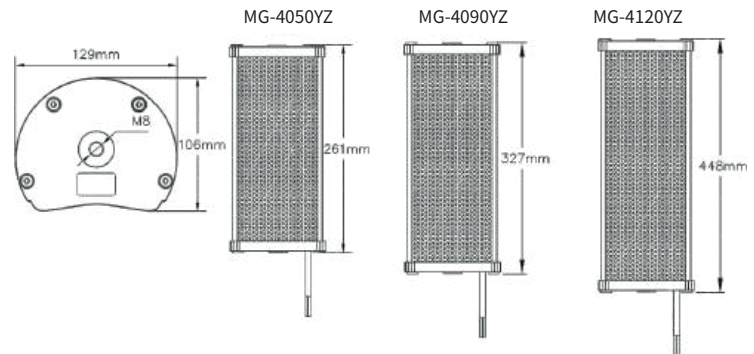

■ Illustration

■ Dimensions

■ Safety Instructions

To avoid electric shock, over temperature, catching fire, explosion, mechanical risk and hurt or property loss caused by improper use, please read the following items carefully before operation:

1. Please check if the power of the connected equipment matches with that of this product before operation. Adjust the volume to proper level during operation. Do not operate at over-power or high volume level for a long time to avoid abnormal functioning or hearing loss.
2. If abnormal phenomenon (smoke, abnormal smell) happens, please turn off the power switch and disconnect the power plug with power socket, and send the product to local dealer for maintenance.
3. The product and accessories should be put in dry and ventilated place rather than humid or dusty environment. Prevent the product from liquid, rain, water, over-colliding, throwing, vibra-ting, vent hole covered to avoid function destroyed.
4. When the product needs to be installed on wall or ceiling, please fix it tightly to avoid dropping risk.
5. Please abide by safety rules during operation. Do not use the product in the place prohibited by regulation or law to avoid accident.
6. Do not disassemble or repair the product by yourself to avoid hurt. If you have question or need service, please contact the local dealer.