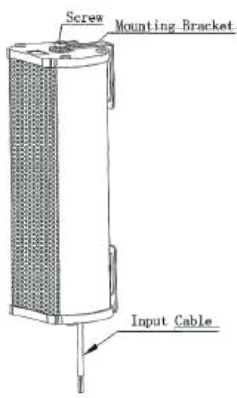

■ Features

- MG-4 series are professional waterproof outdoor aluminum column speakers with 4.5-inch constant-voltage drivers
- Designed with all-weather materials, moisture-proof, waterproof and UV-resistant
- Drivers utilize 4.5-inch full-range moisture-proof and waterproof composite material diaphragm, producing warm sound and rich vocals
- Corrosion-resistant aluminum grille cover reduces weight and simplifies installation and maintenance

■ Applications

Various outdoor wall-mount applications (e.g., shopping malls, neighborhoods, stations, schools, parks, corporate units)

■ Technical Specifications

Product Type	Waterproof Column Speaker for Public Address		
Product Model	MG-4050YZ	MG-4090YZ	MG-4120YZ
Speaker Power(AES)	50W	90W	120W
Input Voltage	100V	100V	100V
Sensitivity	89dB	92dB	94dB
Max SPL	105dB	111dB	114dB
Frequency Response	100-16000Hz	100-16000Hz	100-16000Hz
Driver Quantity	1	2	3
Driver Dimensions	4 inches	4 inches	4 inches
External Dimensions (mm)	129X106X261	129X106X327	129X106X448
Installation Method	Wall mount	Wall mount	Wall mount
Mounting Accessory	L-shape brackets + pack of screws	L-shape brackets + pack of screws	L-shape brackets + pack of screws
Product Weight	1.5KG	2.17KG	2.95KG

■ Installation